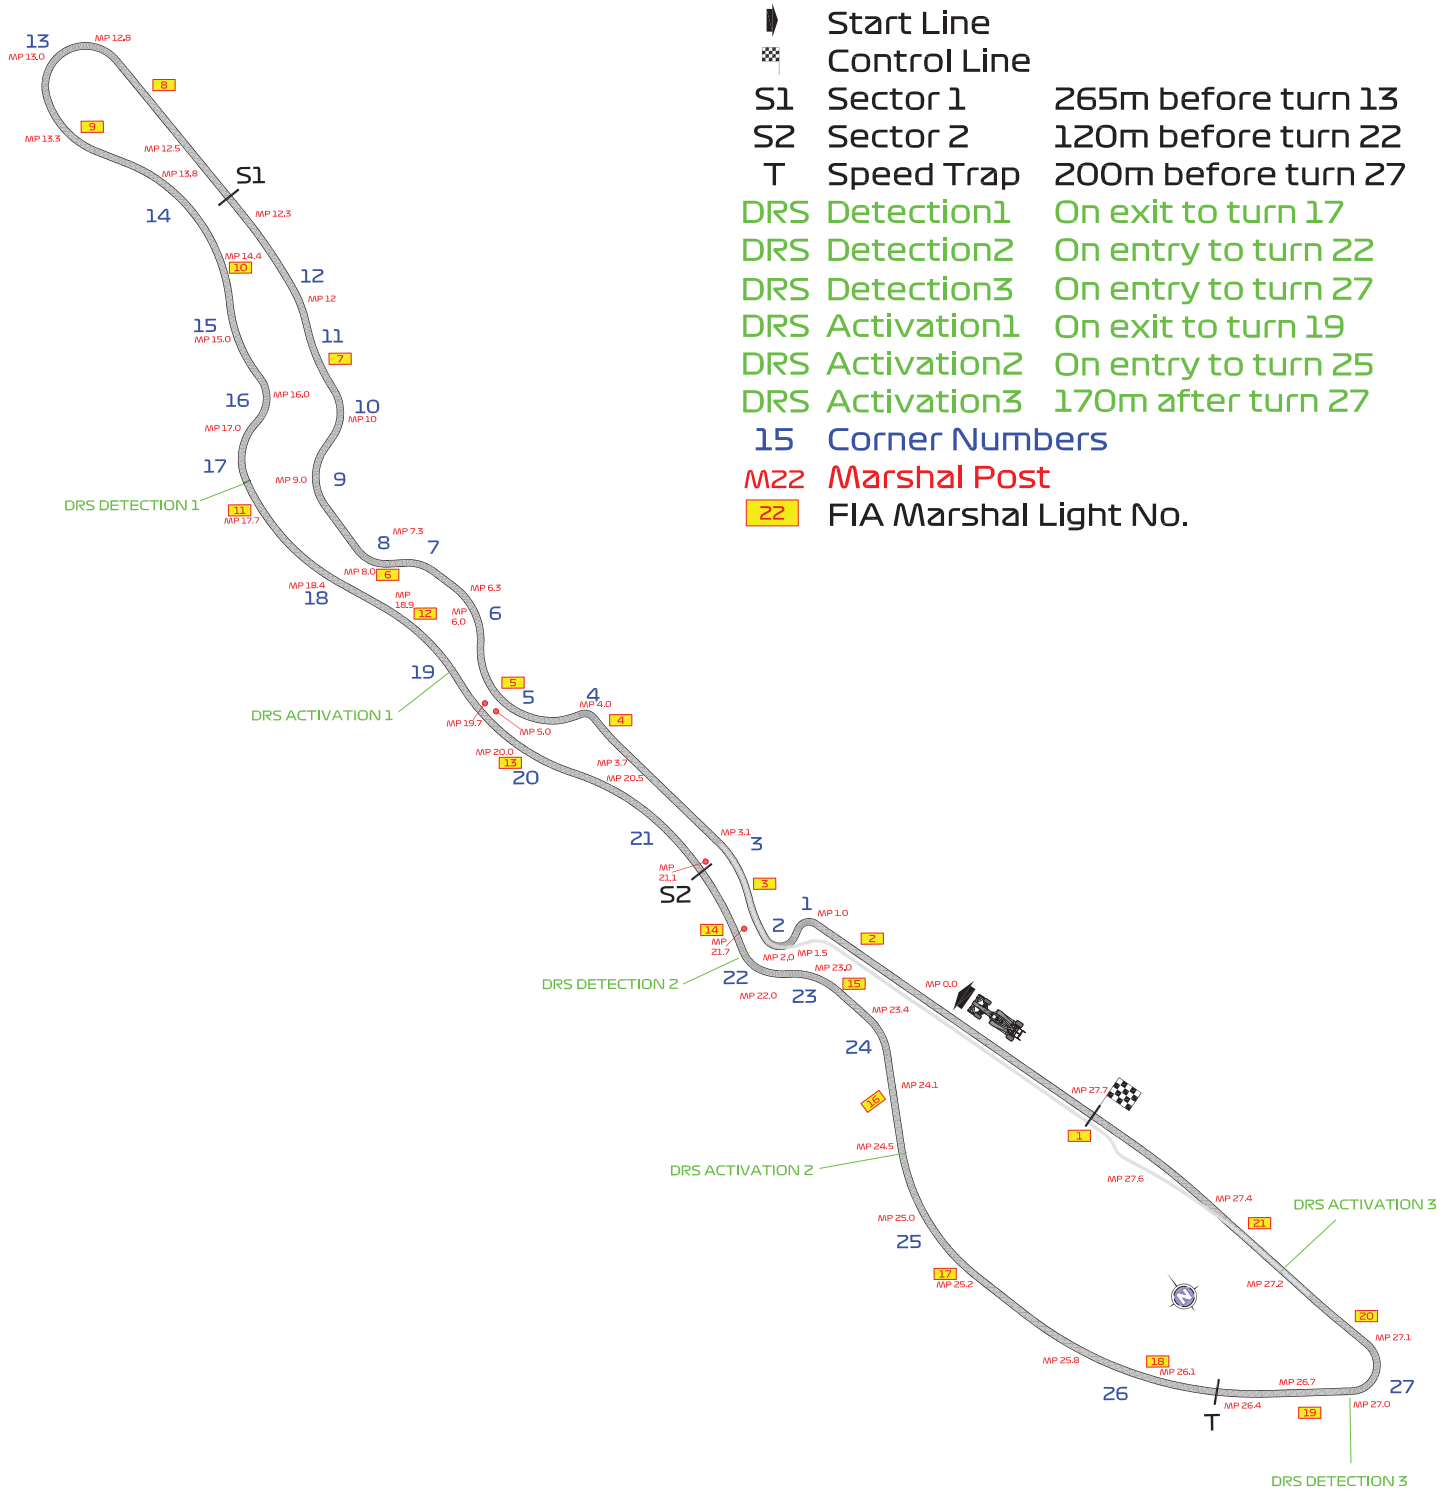

2022 JEDDAH EVENT

24 to 27 March 2022

From	The Stewards	Document	1
To	All Teams, All Officials	Date	24 March 2022
		Time	14:17

Title Circuit map - Jeddah 2022

Description Circuit map - Jeddah 2022

Enclosed Doc 01 - Circuit Map.pdf

Dennis Dean

Mazen Al-Hilli

Abdul Jalil Batterjee

The Stewards

FORMULA 1 STC SAUDI ARABIAN GRAND PRIX 2022 - Jeddah

Circuit Map

Circuit Centreline Length = 6.174km